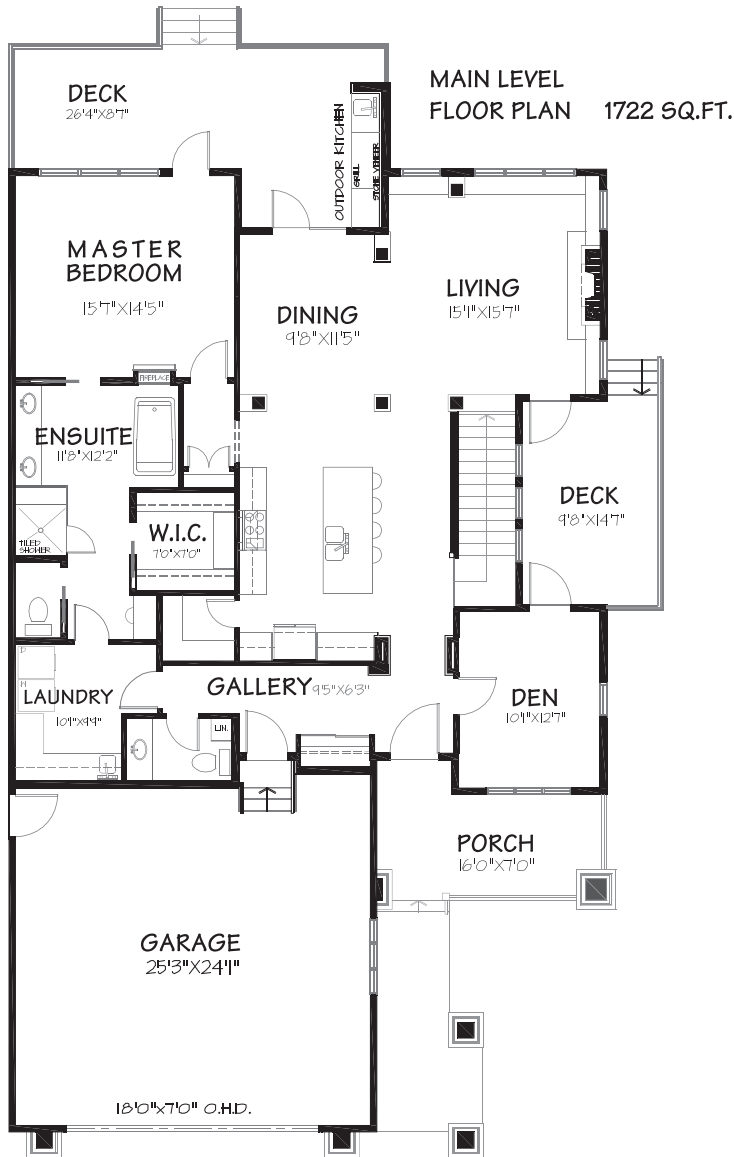

## THE JENNA MICHELE

**BUNGALOW**

🏠 3525 sq. ft. 🛏️ 3 🚿 2.5

- Fully developed
- 2 bedrooms down
- Home theatre room
- Hidden spice kitchen
- Private side yard deck
- Luxurious master retreat

**STARS<sup>®</sup>**  
**LOTTERY**

**2018 SHOW HOME MODEL**