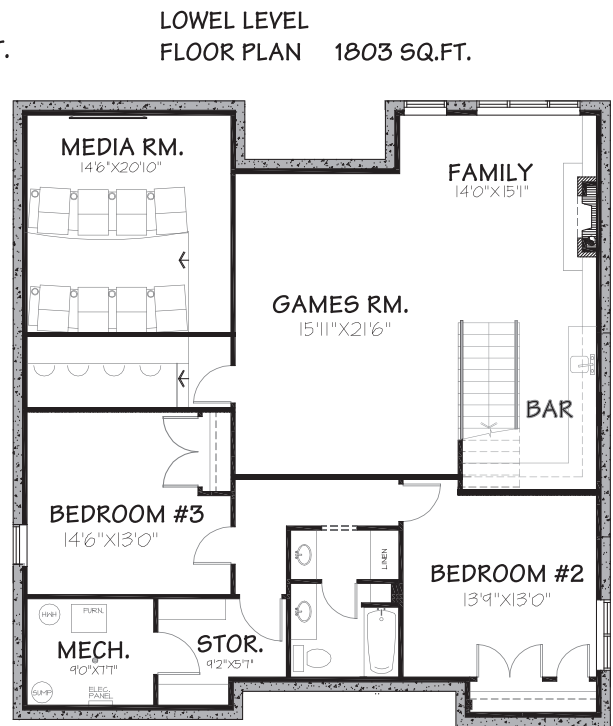

## THE JENNA MICHELE

**BUNGALOW**

🏠 3525 sq. ft. 🛏️ 3 🚿 2.5

- Fully developed
- 2 bedrooms down
- Home theatre room
- Hidden spice kitchen
- Private side yard deck
- Luxurious master retreat

**STARS<sup>®</sup>**  
**LOTTERY**

**2018 SHOW HOME MODEL**