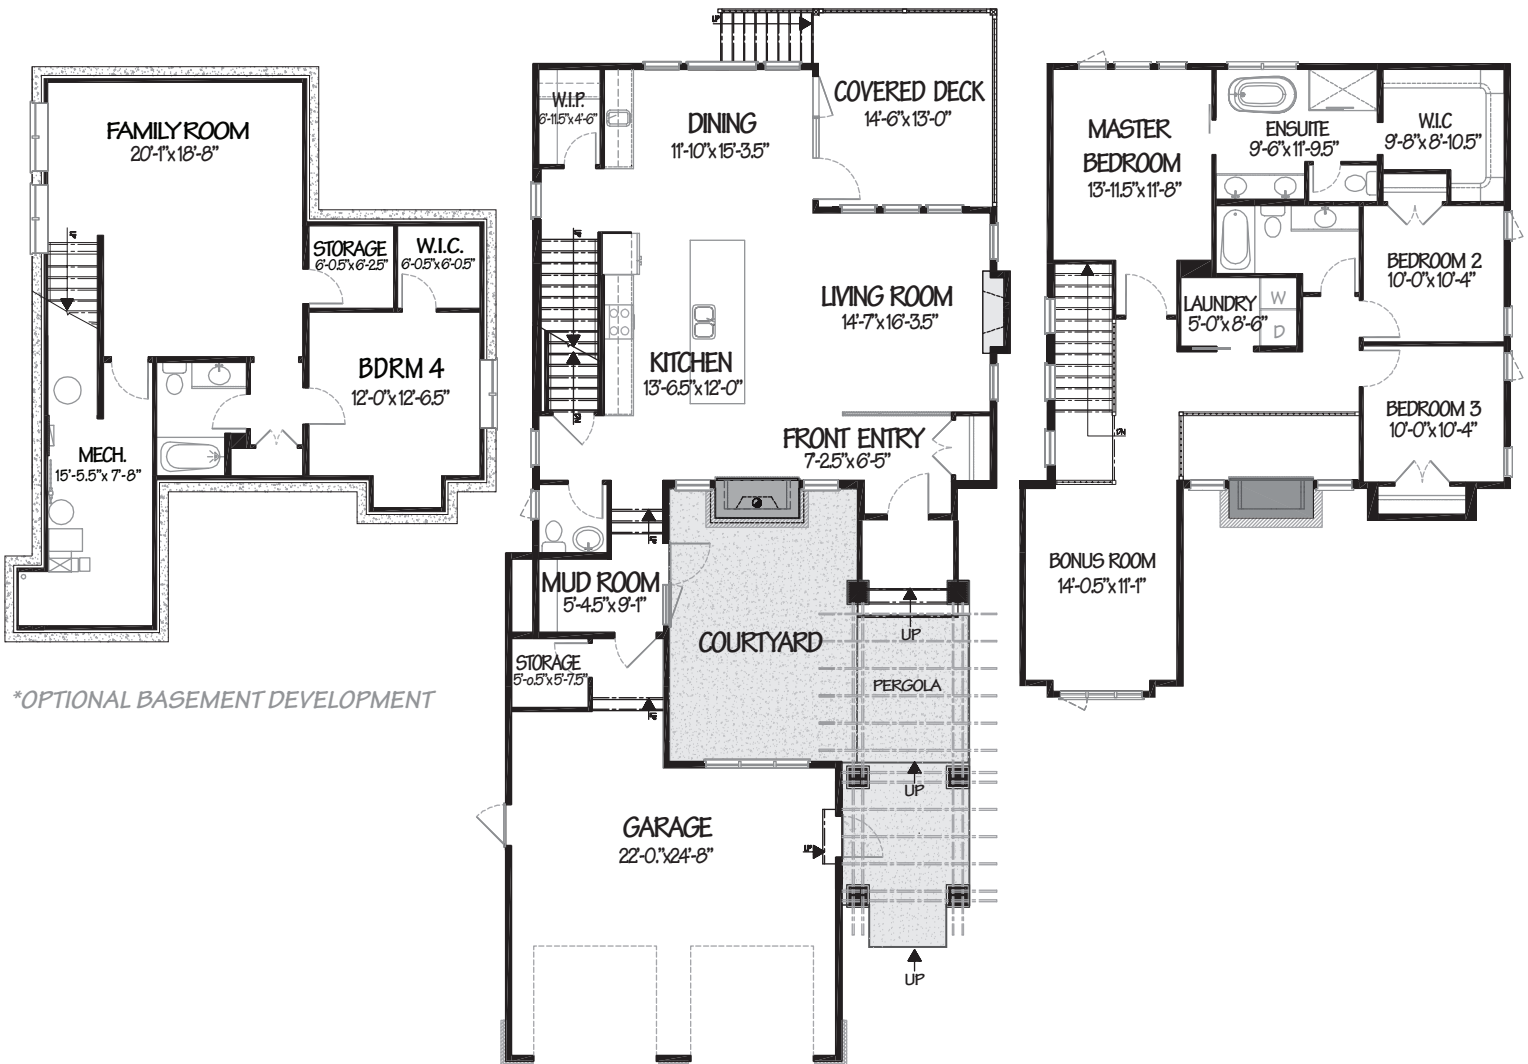

inspiration

2 STOREY

2163 FT²

LOWER LEVEL 705 FT²

MAIN LEVEL 1050 FT²

UPPER LEVEL 1113 FT²

THE ABI

2 STOREY

2163 FT²

3  2.5 

FRONT ELEVATION

COURTYARD
FRONT ELEVATION

- | | | |
|--|---|--|
| <input checked="" type="checkbox"/> OPEN CONCEPT MAIN FLOOR | <input checked="" type="checkbox"/> REAR COVERED DECK | <input checked="" type="checkbox"/> SPACIOUS MASTER RETREAT |
| <input checked="" type="checkbox"/> COURTYARD WITH FIREPLACE | <input checked="" type="checkbox"/> WALK-IN PANTRY | <input checked="" type="checkbox"/> OPEN TO BELOW UPSTAIRS AREA |
| <input checked="" type="checkbox"/> COZY BONUS ROOM | <input checked="" type="checkbox"/> UPPER FLOOR LAUNDRY | <input checked="" type="checkbox"/> OVERSIZED 2 CAR GARAGE WITH STORAGE ROOM |