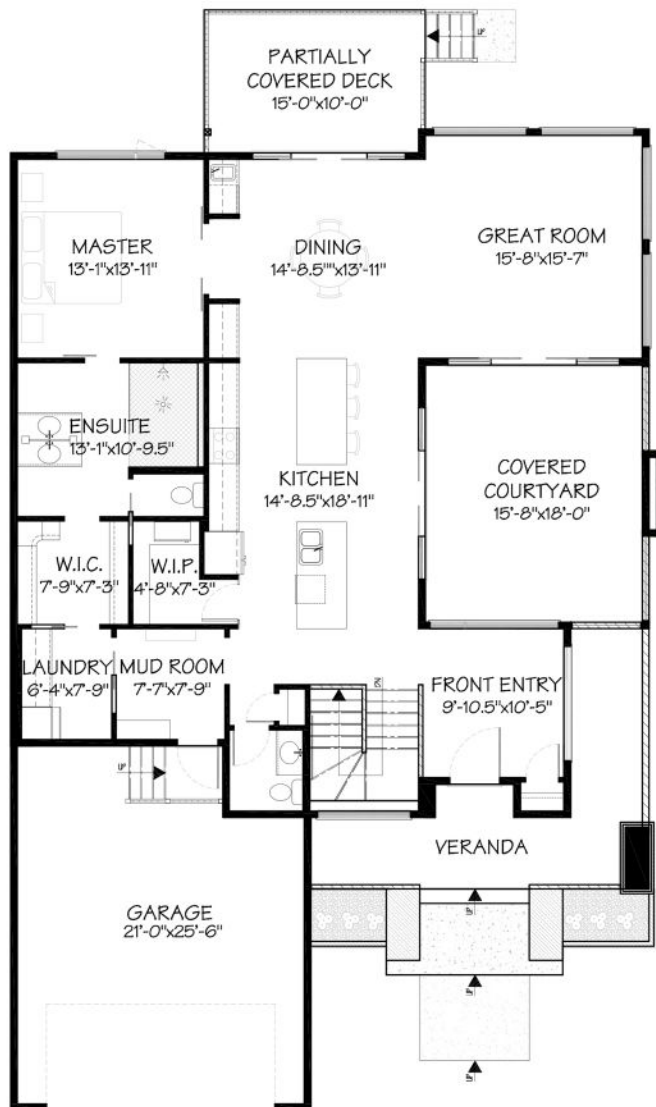

THE KELLY LYNN

inspiration

BUNGALOW

3004 SF

3  2.5 

MAIN LEVEL 1,660 FT²

OPTIONAL LOWER LEVEL 1,344 FT²

STARS[®]
2020 LOTTERY HOME

VAL LOWEN

403.394.5544

val.lowen@vanarborhomes.com

VANARBORHOMES.COM

NEW HOME DESIGN FEATURES:

- The enclosed covered courtyard can be accessed from the main living space and features a fire pit for comfortable outdoor living.
- The large chef's kitchen with double islands makes entertaining effortless.
- The conveniently located pantry contains a butler station, with sink, microwave and bar fridge.
- Located adjacent to the mudroom is the main floor laundry.
- The generous front entry opens to a view of the covered courtyard and open concept living.
- The spacious master bedroom is host to an oversized custom shower, dual vanities and large walk-in closet.
- A walk-thru, thru laundry conveniently connects the master closet, en suite and retreat.

The lower level has a generous family entertainment space complete with a beverage bar as well as two additional bedrooms,

NOTES:

- _____
- _____
- _____
- _____
- _____
- _____
- _____
- _____
- _____
- _____
- _____