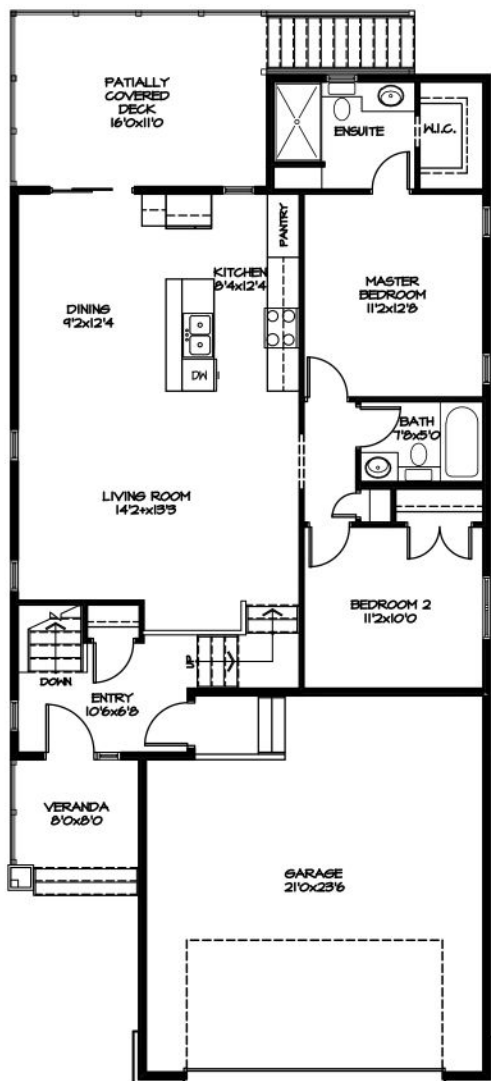

The Langford

lifestyle

BI-LEVEL

1062 SF

4 3

LOWER LEVEL: 742 SQFT

MAIN LEVEL: 1099 SQFT