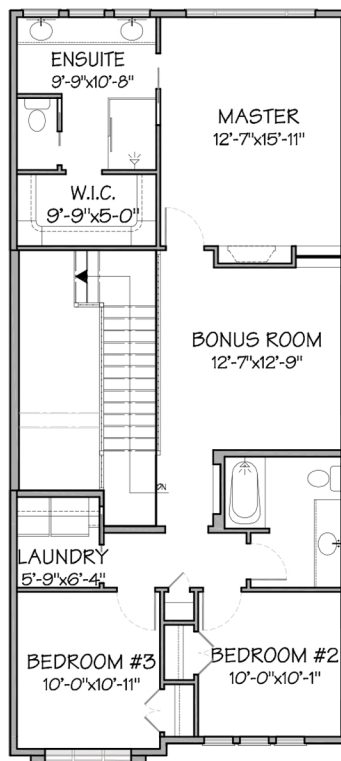

The Leo Joseph

inspiration

2-STOREY

2239 SF

3  2.5 

MAIN LEVEL FLOOR PLAN
1,211 ft²

UPPER LEVEL FLOOR PLAN
1,028 ft²

OPTIONAL LOWER LEVEL
970 ft²