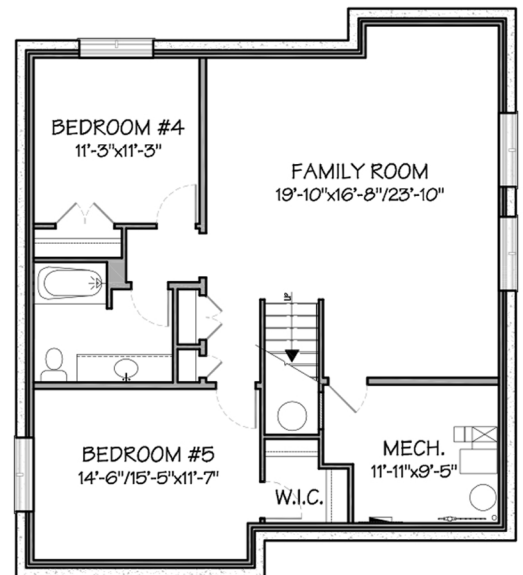

The Leo Joseph

inspiration

2-STOREY

2239 SF

3  2.5 

MAIN LEVEL FLOOR PLAN
1,211 ft²

UPPER LEVEL FLOOR PLAN
1,028 ft²

OPTIONAL LOWER LEVEL
970 ft²