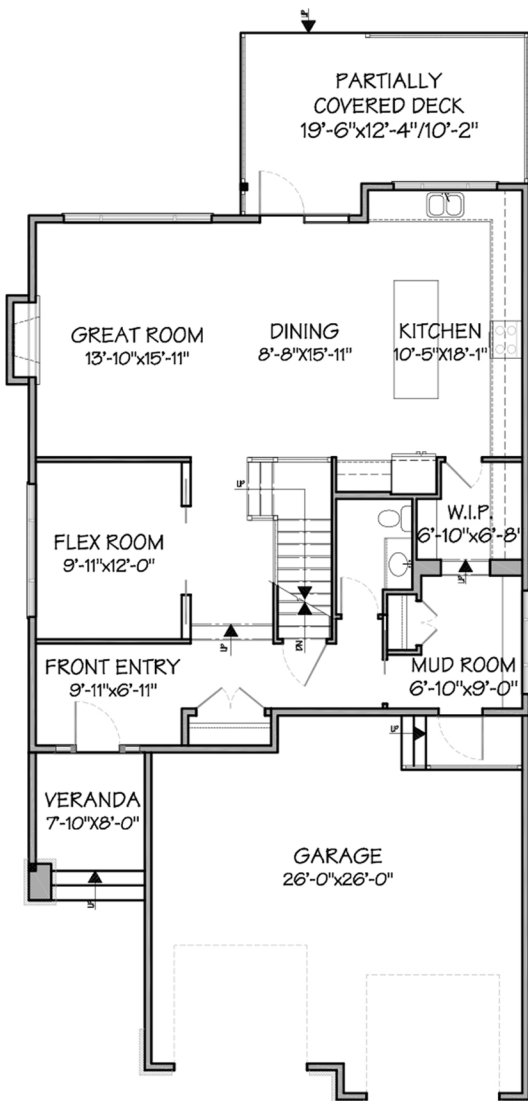

The Leo Joseph

inspiration

2-STOREY

2239 SF

3  2.5 

MAIN LEVEL FLOOR PLAN
1,211 ft²

UPPER LEVEL FLOOR PLAN
1,028 ft²

OPTIONAL LOWER LEVEL
970 ft²