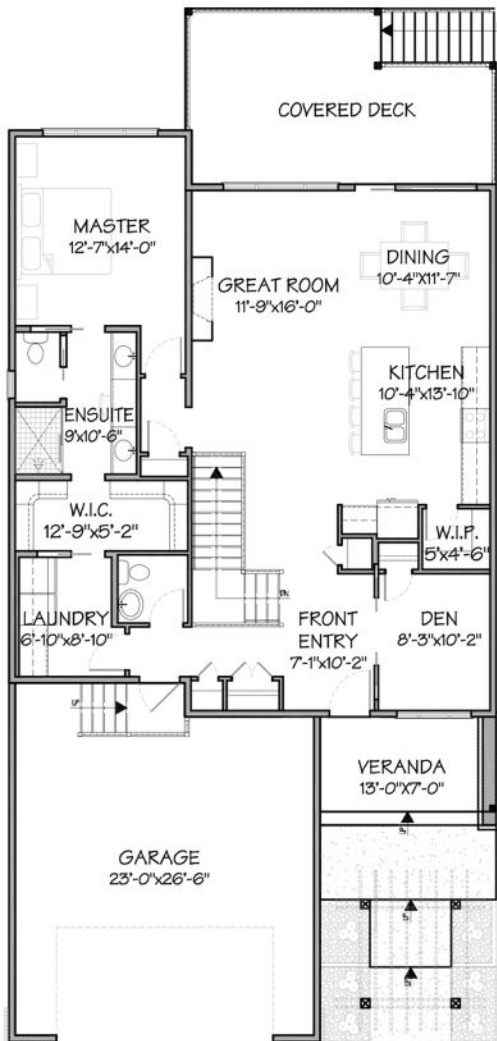

THE QUINTON

inspiration

BUNGALOW

1437 SF

2  1.5 

MAIN LEVEL FLOOR PLAN
1,437 FT²

LOWER LEVEL
1,086 FT²