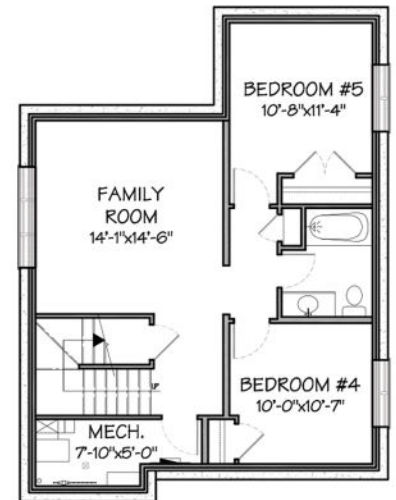

# THE CARSON

Lifestyle

2 STOREY

1951 SF

3 2.5

MAIN LEVEL FLOOR PLAN  
882 sq. ft.

UPPER LEVEL FLOOR PLAN  
1,069 sq. ft.

LOWER LEVEL  
665 sq. ft. Future dev