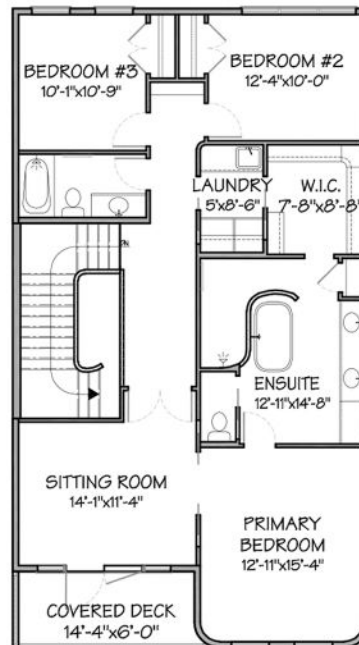

# KALLYN JEFFREY

Inspiration

2 STOREY

2423 SF

3  2.5 

MAIN LEVEL FLOOR PLAN  
1220 sq. ft.

UPPER LEVEL FLOOR PLAN  
1,203 sq. ft.

LOWER LEVEL  
923 sq. ft. FUTURE DEV.