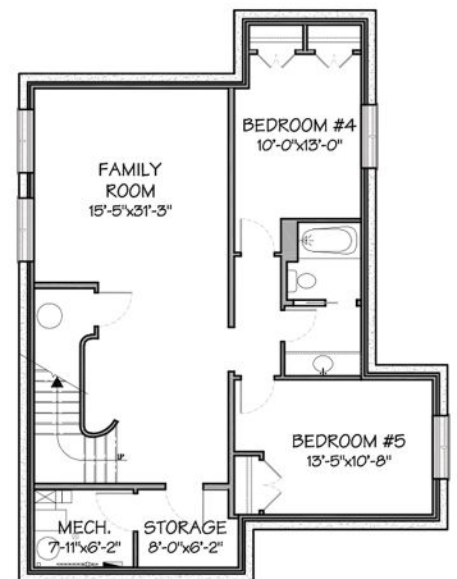

# KALLYN JEFFREY

Inspiration

2 STOREY

2423 SF

3  2.5 

MAIN LEVEL FLOOR PLAN  
1220 sq. ft.

UPPER LEVEL FLOOR PLAN  
1,203 sq. ft.

LOWER LEVEL  
923 sq. ft. FUTURE DEV.